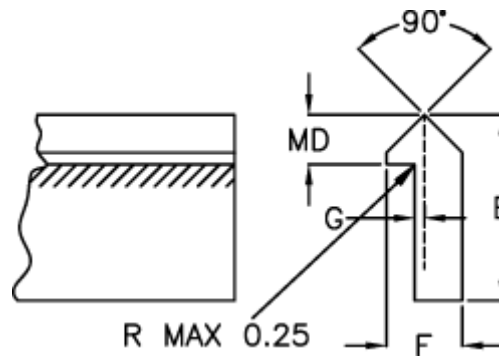

Data Sheet

Article number: 055544000

Description: Single edge track T4SS 4000mm

Measures

E = 26.97

F = 11.09

G = 2.36

Kg/m = 1.630